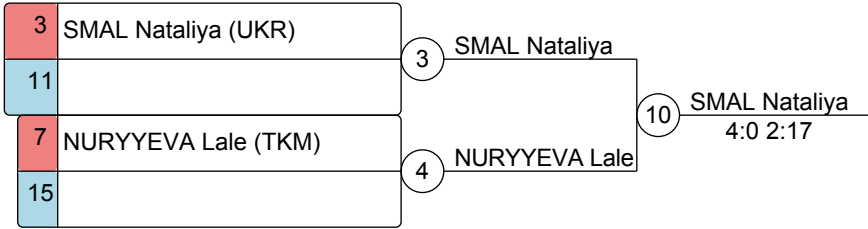

SAMBO World Championships 2016

10.11.2016 - 14.11.2016 Sofia, Bulgaria

Women 72kg

9 competitors

Group A

Group B

Group C

Group D