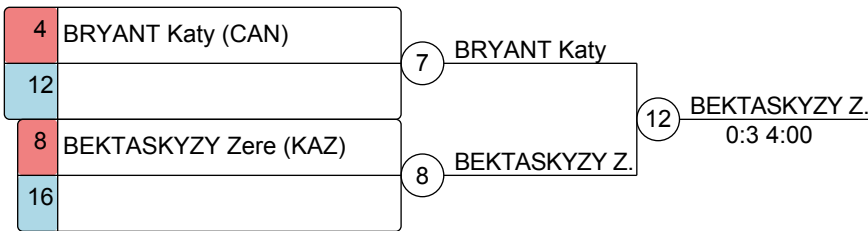

SAMBO World Championships 2016

10.11.2016 - 14.11.2016 Sofia, Bulgaria

Women 72kg

9 competitors

Group A

Group B

Group C

Group D