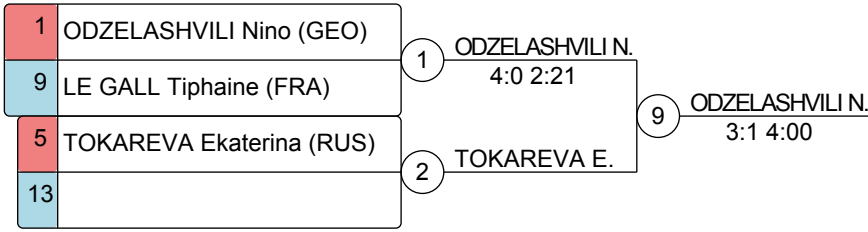

SAMBO World Championships 2016

10.11.2016 - 14.11.2016 Sofia, Bulgaria

Women 72kg

9 competitors

Group A

Group B

Group C

Group D