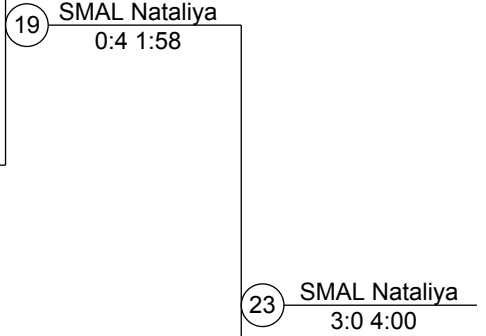

SAMBO World Championships 2016

10.11.2016 - 14.11.2016 Sofia, Bulgaria

Women 72kg

9 competitors

Group A

Group B

Group C

Group D