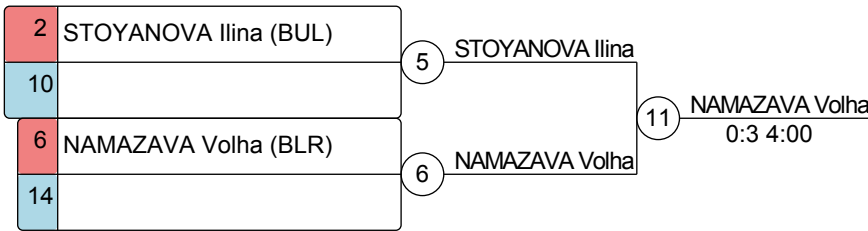

SAMBO World Championships 2016

10.11.2016 - 14.11.2016 Sofia, Bulgaria

Women 72kg

9 competitors

Group A

Group B

Group C

Group D